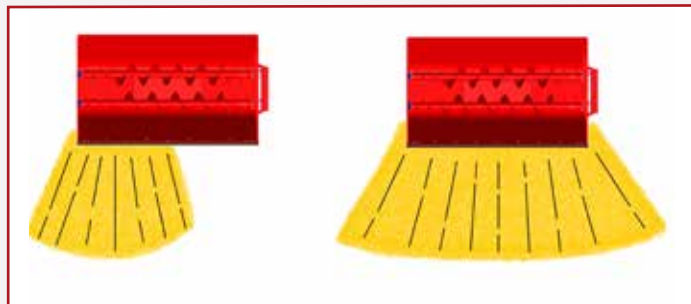

# Poultry Dispenser

The AG FS200/FS200 Xtra Dispenser is specifically designed for bedding poultry/broiler houses.

It is labour-saving and gives a more even and economical use of bedding material. Growers report reduced downgrading due to less hock burn. Turnaround time between crops is significantly reduced.

The FS200 has a full spreading arc of 5-10 metres and works well with materials such as shavings, husks and other pre-chopped bedding materials.

Optional wear blade

Triple-sealed bearings

Adjustable plates to adjust the flow rate

3 positions for changing the spread pattern

Spinners for more efficient bedding spread. Spreading tips can be removed to adjust spread from fine particles to large particles

Tractor-mounted

Loader-mounted

Half spread

Full spread

The FS200 Xtra has an easily accessible lever which can shut off one side of the machine, allowing a half-spread.

This ensures the bedding of poultry houses to be as efficient as possible.