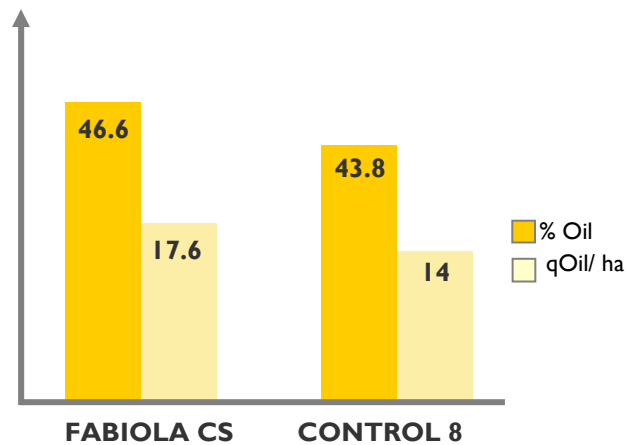

FABIOLA CS

Mid early

THE BEST SELLER !!

ASSETS

Earlier than controls on the market

The market standard for oil/yield/ha

A reference for farmers

Sowing advice

Optimum density:
from 57 to 65 000 seeds/ha

Oil content and yield potential

From R&D Departments- Caussade Semences

Features

Earliness

Flowering	Mid early
Maturity	Mid early
Size	Medium

Resistance to diseases