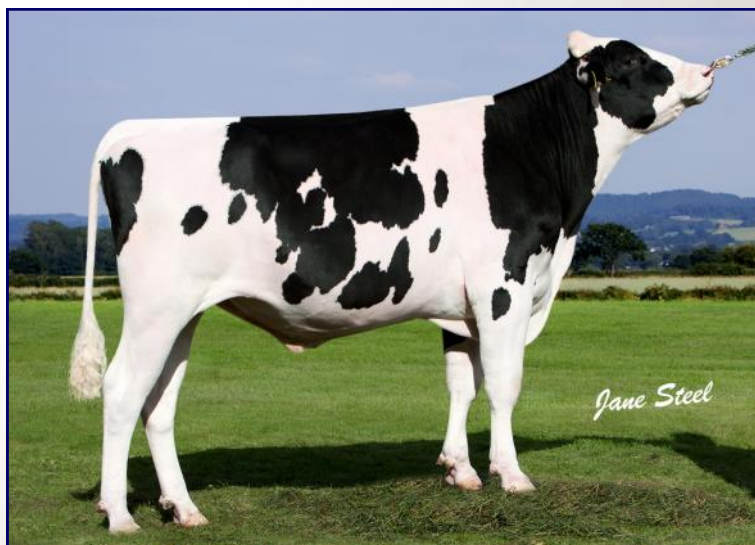

Caps BOOKMARK

Caps Bookmark

With the second crop success of De-Su 521 Bookem, Cogent has returned his son **Caps BOOKMARK** to active service. Bookmark is bred from a branch of the Raven family that also delivered the popular sires Goldday and Danillo. Bookmark is an outstanding blend of type, production and above all health traits.

► Pedigree: Bookem x Mac x Goldwyn

- PLI £514
- Type Merit +2.71
- Legs and Feet +2.39
- Milk +660kgs
- Fertility Index +6.3
- Cell count -9

AVAILABLE SEXED